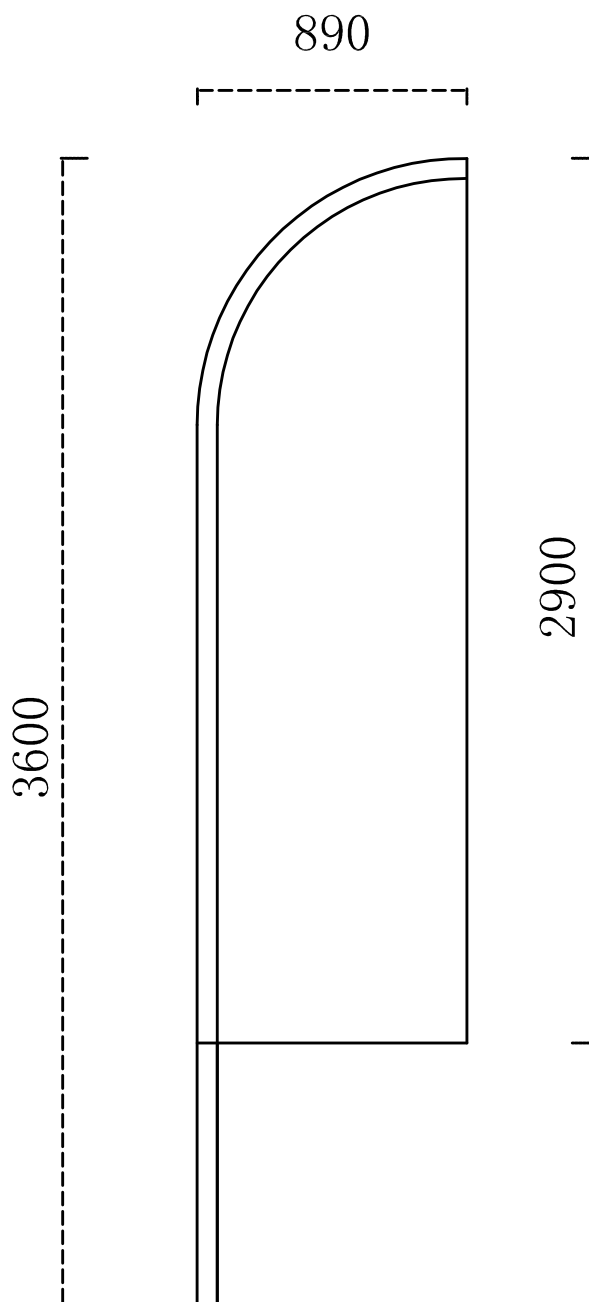

FLAG

B-27 Black

SIZE: 1

Graphic Size: W:890mm H:1650mm

Total Height: 2050mm

FLAG

B-27 Black

SIZE: 2

Graphic Size: W:890mm H:2000mm

Total Height: 2550mm

FLAG

B-27 Black

SIZE: 3

Graphic Size: W:890mm H:2400mm

Total Height: 3100mm

FLAG

B-27 Black

SIZE: 4

Graphic Size: W:890mm H:2900mm

Total Height: 3600mm

FLAG

B-27 Black

SIZE: 5

Graphic Size: W:890mm H:3450mm

Total Height: 4150mm

FLAG

B-27 Black

SIZE: 6

Graphic Size: W:890mm H:3950mm

Total Height: 4650mm

FLAG

B-27 Black