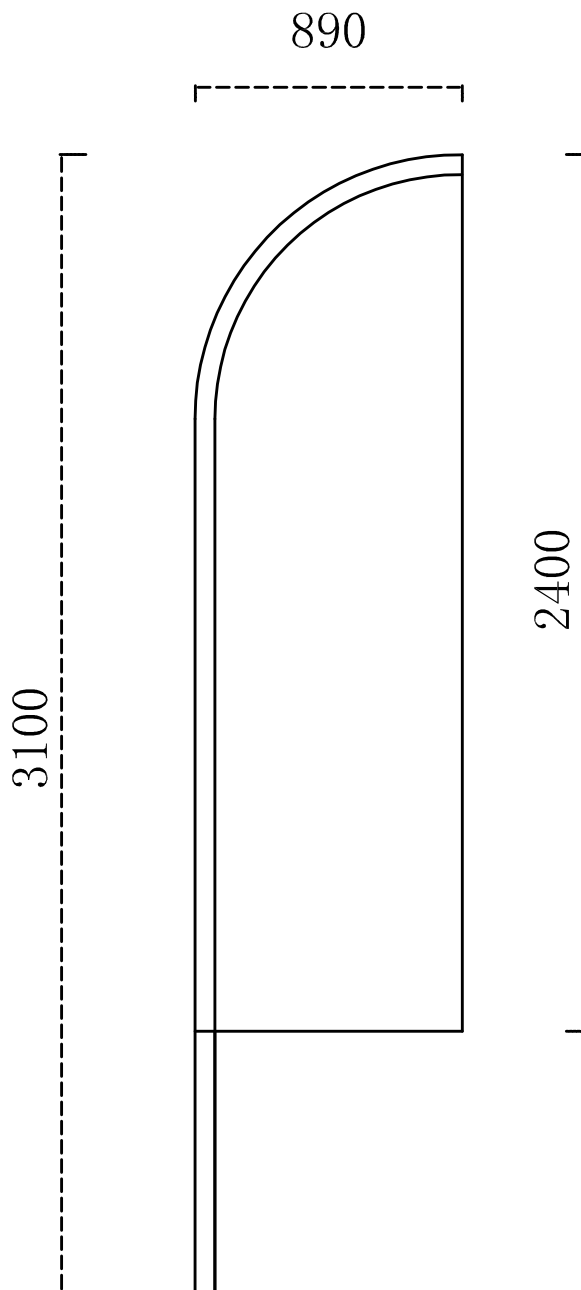

FLAG

B-27 Black

SIZE: 1

Graphic Size: W:890mm H:1650mm

Total Height: 2050mm

FLAG

B-27 Black

SIZE: 2

Graphic Size: W:890mm H:2000mm

Total Height: 2550mm

FLAG

B-27 Black

SIZE: 3

Graphic Size: W:890mm H:2400mm

Total Height: 3100mm

FLAG

B-27 Black

SIZE: 4

Graphic Size: W:890mm H:2900mm

Total Height: 3600mm

FLAG

B-27 Black

SIZE: 5

Graphic Size: W:890mm H:3450mm

Total Height: 4150mm

FLAG

B-27 Black

SIZE: 6

Graphic Size: W:890mm H:3950mm

Total Height: 4650mm

FLAG

B-27 Black