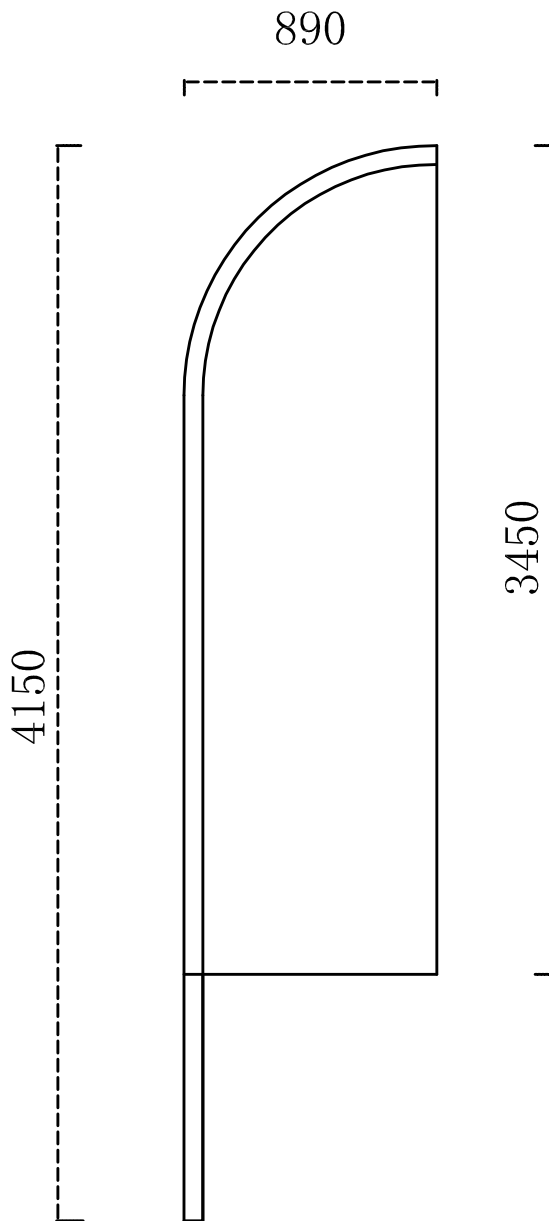

FLAG

B-27 Black

SIZE: 1

Graphic Size: W:890mm H:1650mm

Total Height: 2050mm

FLAG

B-27 Black

SIZE: 2

Graphic Size: W:890mm H:2000mm

Total Height: 2550mm

FLAG

B-27 Black

SIZE: 3

Graphic Size: W:890mm H:2400mm

Total Height: 3100mm

FLAG

B-27 Black

SIZE: 4

Graphic Size: W:890mm H:2900mm

Total Height: 3600mm

FLAG

B-27 Black

SIZE: 5

Graphic Size: W:890mm H:3450mm

Total Height: 4150mm

FLAG

B-27 Black

SIZE: 6

Graphic Size: W:890mm H:3950mm

Total Height: 4650mm

FLAG

B-27 Black