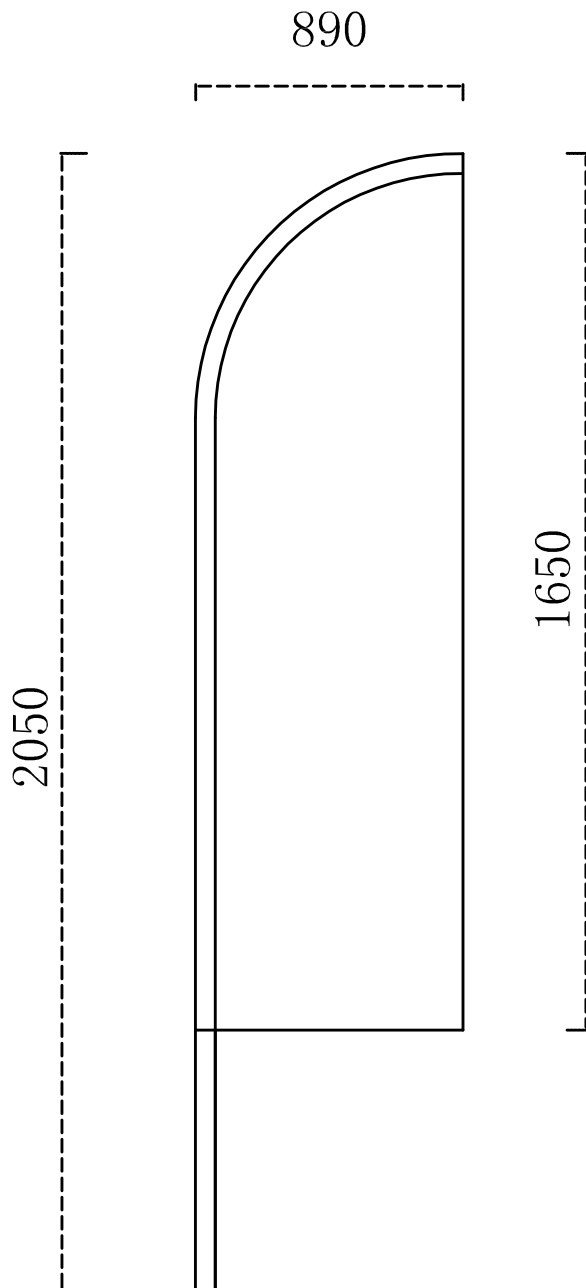

FLAG

B-27 Black

SIZE: 1

Graphic Size: W:890mm H:1650mm

Total Height: 2050mm

FLAG

B-27 Black

SIZE: 2

Graphic Size: W:890mm H:2000mm

Total Height: 2550mm

FLAG

B-27 Black

SIZE: 3

Graphic Size: W:890mm H:2400mm

Total Height: 3100mm

FLAG

B-27 Black

SIZE: 4

Graphic Size: W:890mm H:2900mm

Total Height: 3600mm

FLAG

B-27 Black

SIZE: 5

Graphic Size: W:890mm H:3450mm

SIZE: 7

Graphic Size: W:890mm H:4500mm

Total Height: 5200mm