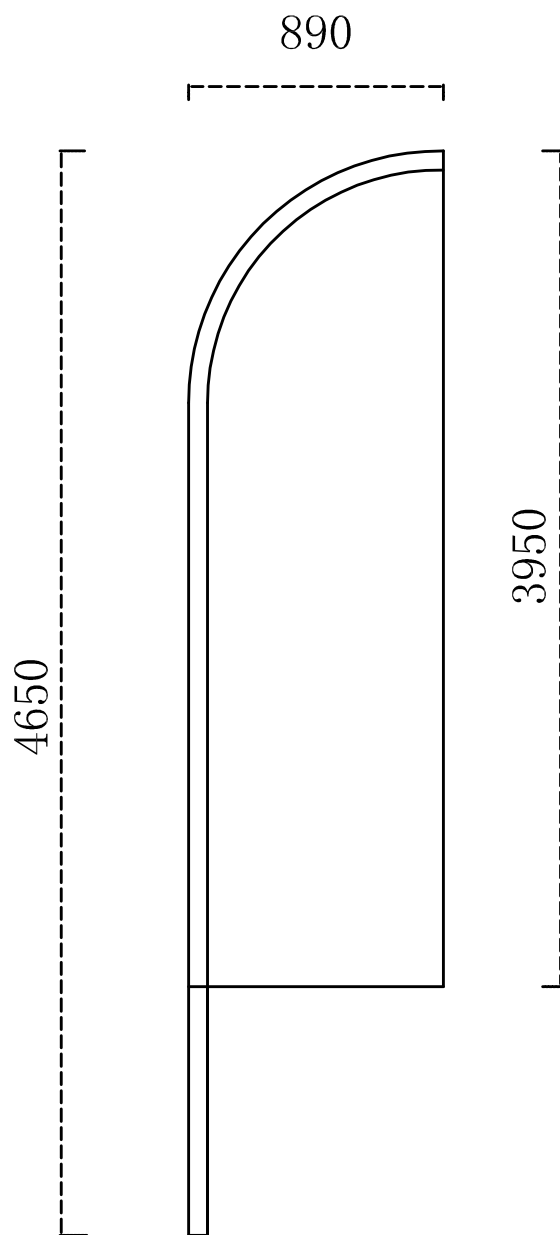

FLAG

B-27 Black

SIZE: 1

Graphic Size: W:890mm H:1650mm

Total Height: 2050mm

FLAG

B-27 Black

SIZE: 2

B-27 Black

SIZE: 4

Graphic Size: W:890mm H:2900mm

Total Height: 3600mm

FLAG

B-27 Black

SIZE: 5

Graphic Size: W:890mm H:3450mm

Total Height: 4150mm

FLAG

B-27 Black

SIZE: 6

Graphic Size: W:890mm H:3950mm

Total Height: 4650mm

FLAG

B-27 Black

SIZE: 7

Graphic Size: W:890mm H:4500mm

Total Height: 5200mm