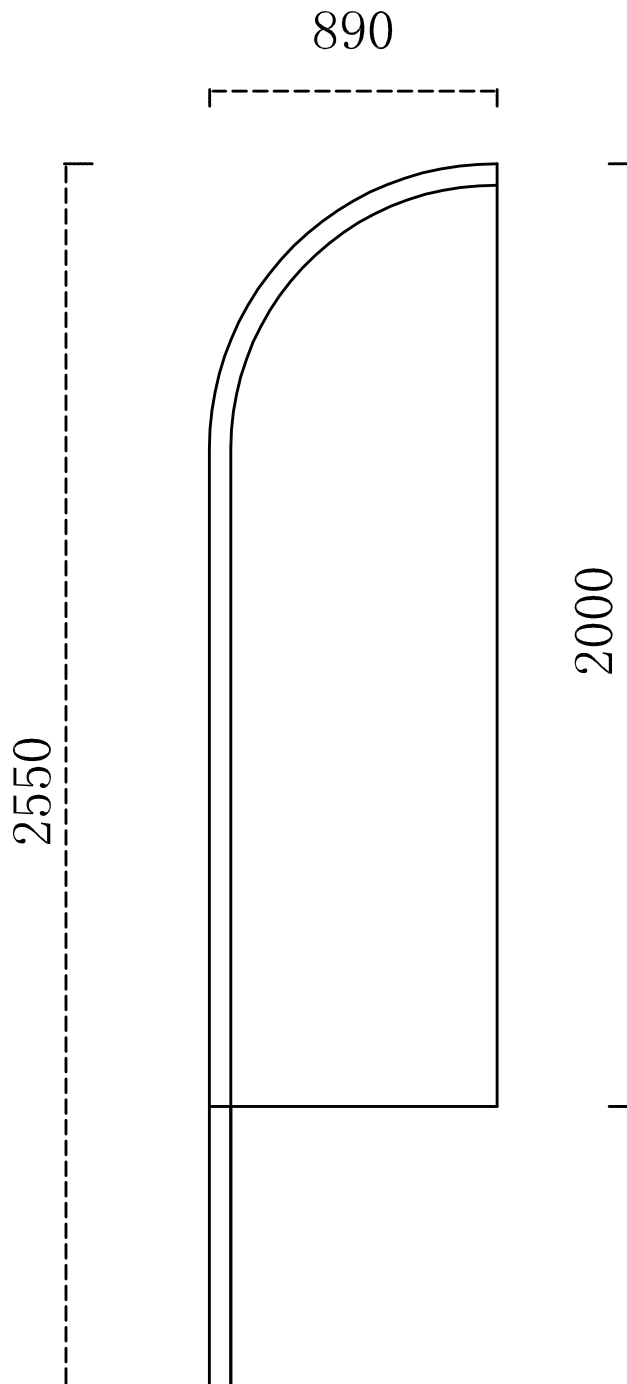

FLAG

B-27 Black

SIZE: 1

Graphic Size: W:890mm H:1650mm

Total Height: 2050mm

FLAG

B-27 Black

SIZE: 2

Graphic Size: W:890mm H:2000mm

Total Height: 2550mm

FLAG

B-27 Black

SIZE: 3

Graphic Size: W:890mm H:2400mm

Total Height: 3100mm

FLAG

B-27 Black

SIZE: 4

Graphic Size: W:890mm H:2900mm

Total Height: 3600mm

FLAG

B-27 Black

SIZE: 5

Graphic Size: W:890mm H:3450mm

SIZE: 7

Graphic Size: W:890mm H:4500mm

Total Height: 5200mm